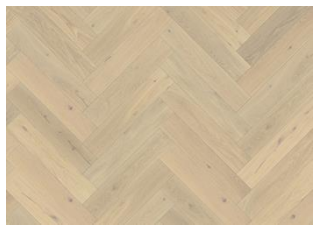

Herringbone Oak CD White