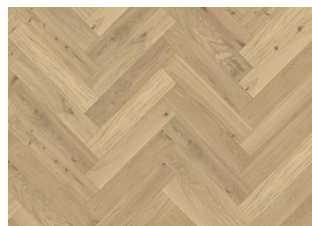

Herringbone Oak CC Dim White