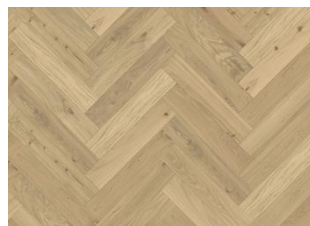

Herringbone Oak CC Dim White