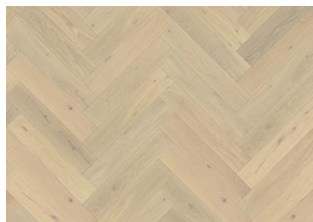

Herringbone Oak CD White